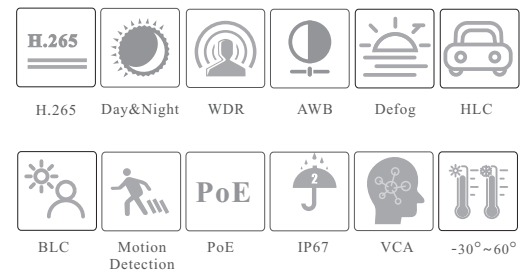

CAMERA

TD-9555E3A

5MP IR Water-Proof Turret Network Camera

- H.265S/H.265+/H.265/H.264S/H.254+/H.254/MJPEG coding
- Max. resolution: 2592 × 1944
- ICR auto switch, true day / night vision
- 30 ~ 50m IR night view distance
- Motorized zoom lens
- 3D DNR, true WDR, HLC, BLC, Defog, NIR, Smart IR and ROI coding
- Support image distortion correction
- Built-in micro SD card slot, up to 256GB
- DC12V/PoE power supply
- IP 67 ingress protection
- Support three streams
- Support remote monitoring by smart phones & tablet PCs with iOS and Android OS
- Intelligent analytics