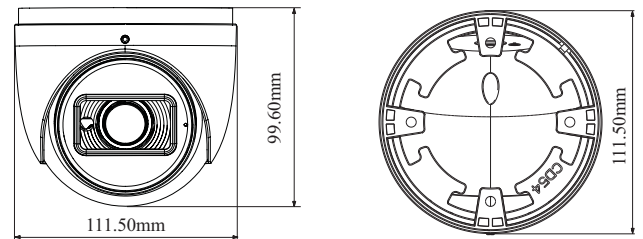

Network Protocol	UDP, IPv4, IPv6, DHCP, NTP, RTSP, RTP, RTCP, RTMP, PPPoE, DDNS, SMTP, FTP, SNMP, HTTP, 802.1x, UPnP, HTTPS, HTTP POST, QoS
Interface Protocol	ONVIF
Storage	Network remote storage; micro SD card storage
Smart Alarm	Motion detection, Sensor detection, SD card error, SD card full
General Function	Watermark, IP address filtering, video mask, heartbeat, password protection, image distortion correction, corridor pattern
PoE	Yes, IEEE802.3af
IR Distance	30 ~ 50 m
Ingress Protection	IP67
Others	
Power Supply	DC12V/PoE
Power Consumption	< 9W
Operating Environment	- 30 °C ~ 60 °C (-22°F~140°F); Humidity: less than 95 % (non-condensing)
Storage Environment	- 30 °C ~ 65 °C (-22°F~149°F); Humidity: less than 95 % (non-condensing)
Dimensions (mm)	Φ111.5 × 99.6
Weight (net)	Approx. 0.66KG
Installation	Ceiling mounting; Wall mounting
Certificate	CE, FCC
Environmental Protection	Complies with Directive EU RoHS, WEEE(2012/19/EU), directive 94/62/EC and REACH(EC1907/2006)

DIMENSIONS