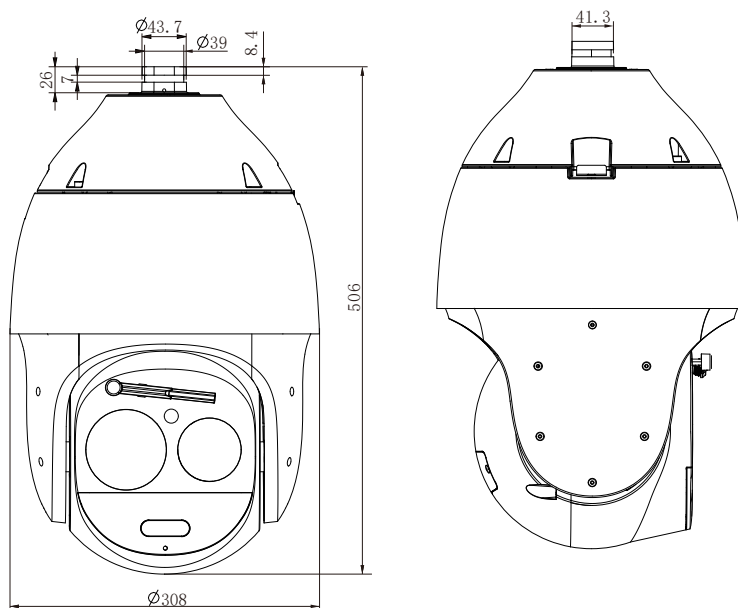

DIMENSIONS (Unit: mm)

ACCESSORIES

DF20Y
Wall Mount

OPTIONAL

A37
Installation Adapter

A38
Ceiling Mount

DF21Y
Pendant Mount

A36
Pole Mount