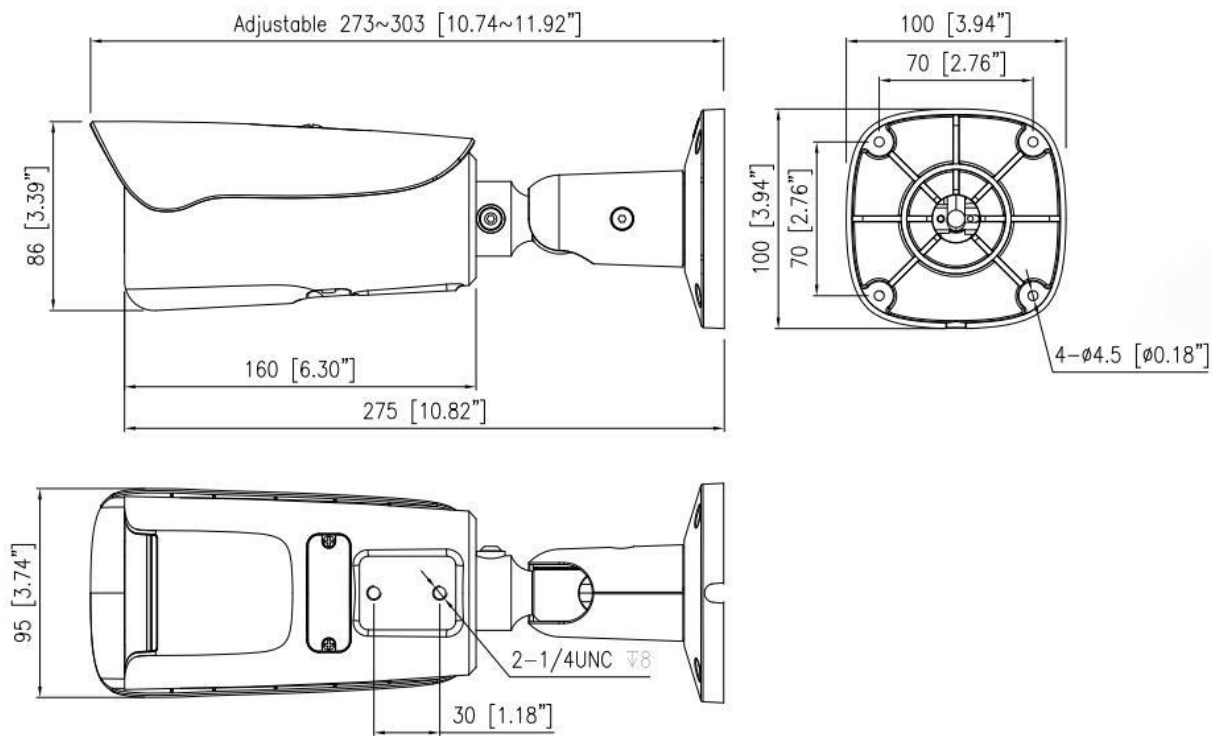

## Key Features

- 1/2.8" progressive scan CMOS
- Max. 4MP(2592 × 1520) @25/30 fps resolution
- 2.7 to 13.5 mm motorized lens
- True WDR, 3D DNR, ROI, HLC, BLC, Defog
- Support face, human, vehicle detection and capture
- Intelligent analytics: intrusion, single line crossing, double line crossing, loitering, wrong-way, people counting
- Built-in microphone
- 1/1 audio in/out, 1/1 alarm in/out
- Built-in SD card slot
- Smart IR distance up to 60 m
- IP66

# Specification

Camera					
Image Sensor	1/2.8" Progressive Scan CMOS				
Max. Resolution	4MP (2592 × 1520)				
Electronic Shutter	Auto/Manual, 1/5 to 1/20,000 s				
Min. illumination	Color: 0.03 Lux @ (F1.6, AGC ON), B/W: 0 Lux @ (IR LED ON)				
Day & Night	IR cut filter				
Angle Adjustment	Pan: 0° to 360°, Tilt: 0° to 90°, Rotation: 0° to 360°				
Lens					
Lens Type	Motorized focus				
Iris	Fixed Iris				
Focal Length	2.7 to 13.5 mm				
F Number	F1.6				
Angle of View	H: 95.3° to 31.3°, V: 53.3° to 18.4°				
DORI					
DORI Distance	Lens	Detect	Observe	Recognize	Identify
	Wide	68 m (223.0 ft)	27.2 m (89.2 ft)	13.6 m (44.6 ft)	6.8 m (22.3 ft)
	Tele	220 m (721.8 ft)	88 m (288.7 ft)	44 m (144.4 ft)	22 m (72.2 ft)
Illuminator					
Illuminator Type	IR				
Illumination Distance	Up to 60 m (196.9 ft)				
Illumination On/Off Control	Auto/Manual				
Video					
Streaming Capability	3 Streams				
Stream/Frame Rate	Stream1: 2592 × 1520, 2560 × 1440, 2304 × 1296, 1920 × 1080, 1280 × 720 @25/30 fps Stream2: D1, VGA, 640 × 360, CIF, QVGA @25/30 fps Stream3: VGA, CIF, QVGA @25/30 fps				
Bit Rate Control	CBR/VBR				
Bit Rate	Stream1: 200 kbps to 12 Mbps Stream2: 100 kbps to 6 Mbps Stream3: 100 kbps to 3 Mbps				
Region of Interest	Off/On (8 areas, Rectangle)				
Smart Encode	Support				
Audio					
Compression	G.711, RAW_PCM				
Bit Rate	64Kbps (G.711), 128Kps (RAW_PCM)				
Image					
Image Adjustment	Brightness, Sharpness, Contrast, Saturation adjustable				
Aisle Mode	Support				

## Dimensions (mm)