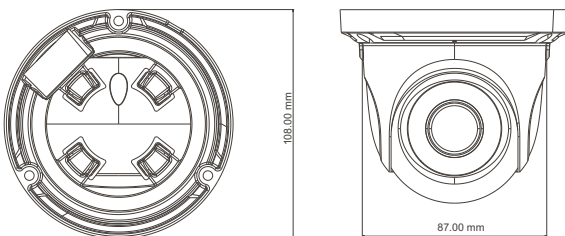

Tel: +86-755-3330 6001

Fax: +86-755-3330 6002

Web site: www.tvt.net.cn

E-mail: overseas@tvt.net.cn

2 MP AHD IR Water-proof Dome Camera

Specifications

Features

- 1080P real time image, high resolution, true color
- AHD lossless video output
- Up to 1000 TVL resolution
- CMOS progressive scan, perfectly capture the moving object
- Support OSD menu
- High speed, long distance, real time transmission
- Auto color to B / W at low illumination
- Support ICR switch, true day / night
- Support noise reduction function
- 10 ~ 20m IR night view distance
- IP66 ingress protection
- Support COC
- Support 960H CVBS output

Dimensions

Available Accessories

TD-YXH0201

TD-YZJ0802

TD-YZJ0402

Model	TD-7524AS
Specifications	
Camera	
Image Sensor	1 / 3.6 "CMOS
Resolution	2MP
Image Size	1920 x 1080
Video Output	AHD / TVI / CVI / CVBS
Image System	PAL / NTSC
Electronic Shutter	Auto; 1 / 50s ~ 1 / 100000s (PAL); 1 / 60s ~ 1 / 100000s (NTSC)
IR Distance	10 ~ 20 m
Frame Rate	30fps (60Hz), 25fps (50Hz)
Min. Illumination	0 Lux (IR ON)
Lens	3.6 mm (2.8 mm, 6 mm optional)
Lens Mount	M12
S / N Ratio	≥52dB (AGC OFF)
Ingress Protection	IP66
Functions	
Function Control	OSD (COC Control)
Day & Night	ICR
Digital WDR	Yes
Digital NR	Yes
Global Exposure	Yes
Central Exposure	Yes
AGC	Yes
Auto White Balance	Yes
BLC	Yes
Front Light Compensation	Yes
Sharpness	Yes
Smart IR	Yes
Image Setting	Yes
Defect Correction	Auto
Language	Chinese / English
Angle Adjustment	Any angle
Others	
Power Supply	DC12V (± 10%)
Power Consumption	Day : < 1W; Night : < 3W
Working Environment	- 20 °C ~ 50 °C, 10 % ~ 90 % (relative humidity)
Dimensions (mm)	Φ87 x 108