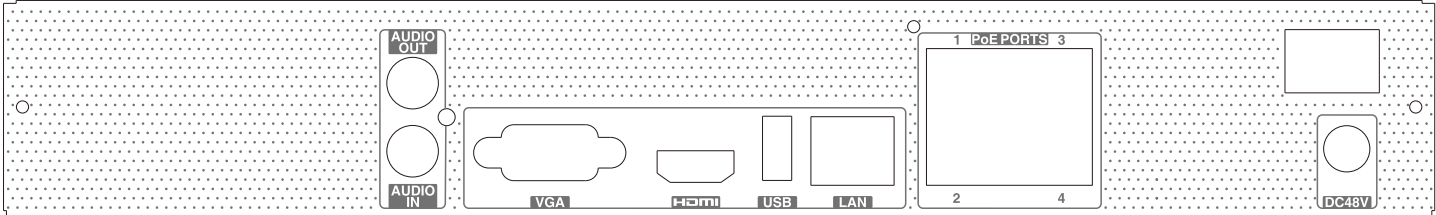

Rear Panels

TD-3204H1-4P