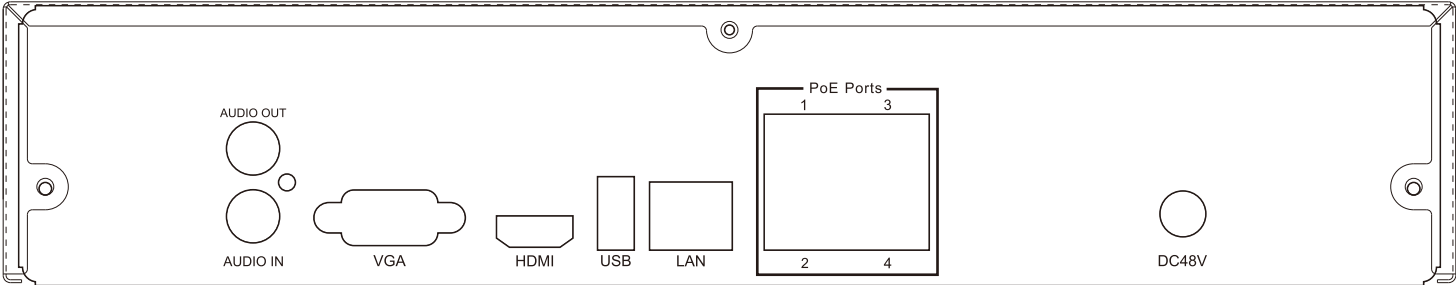

Rear Panels

TD-3204H1-4P