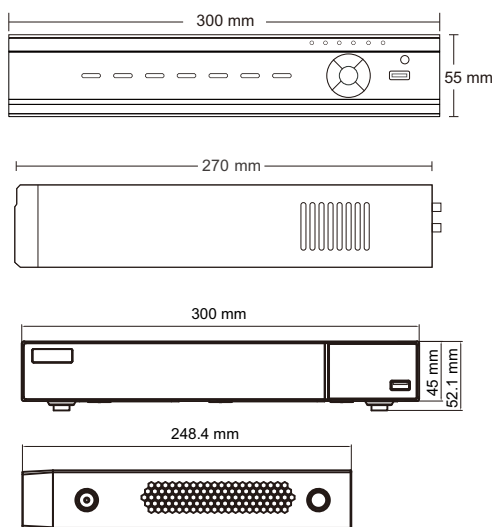

Dimensions

Specification

Model		TD-3204H1-4P	TD-3208H1-8P
System	Compression	Standard H.265	
	OS	Embedded Linux	
Video	Network Input	4 CH IPC input	8 CH IPC input
	Network Access Bandwidth	40Mbps	50Mbps
	Network Access Format	5MP / 4MP / 3MP / 1080P / 960P / 720P@25 / 30fps	
	Output	HDMI × 1 : 4K × 2K / 1920 × 1080 / 1280 × 1024 VGA × 1 : 1920 × 1080 / 1280 × 1024	
Audio	Network Input	4 CH IPC audio input	8 CH IPC audio input
	2-way Audio	RCA × 1	
	Local Output	RCA × 1	
Record	Record Stream	Dual stream recording	
	Resolution	5MP / 4MP / 3MP / 1080P / 960P / 720P	
	Mode	Manual, timer, motion, sensor	
Playback	Simultaneous Playback	Max 4 CH	Max 8 CH
	Search	Time slice / time / event / tag search	
	Smart Search	Highlighted color to display the camera record in a certain period of time, different colors refers to different record events	
	Function	Play, pause, FF, FB, digital zoom, etc.	
Alarm	Mode	Manual, sensor, motion, exception	
	Input	Support IPC alarm input	
	Output	Support IPC alarm output	
	Triggering	Record, snap, preset, e-mail, etc.	
Network	Interface	RJ45 10 / 100 Mbps × 1	
	PoE Port	RJ45 × 4	RJ45 × 8
	Protocol	TCP / IP, PPPoE, DHCP, DNS, DDNS, UPnP, NTP, SMTP	
	Web Client	Max 10 users online	
Mobile Device	OS	iOS, Android	
Storage	HDD	SATA × 1, max 6T per HDD	
Backup	Local Backup	U disk, USB mobile HDD	
	Network Backup	Yes	
Port	USB	USB 2.0 × 2 (one in the front panel and the other in the rear panel)	
	Remote Controller	Optional	
Others	Power Supply	DC48V	
	Consumption	≤ 5W (without HDD)	≤ 5W (without HDD)
	Dimensions (mm)	300 × 270 × 55 (W × D × H) 300 × 248 × 52 (W × D × H)	
	Work Environment	-10 ~ 50 °C , 10% ~ 90% humidity	