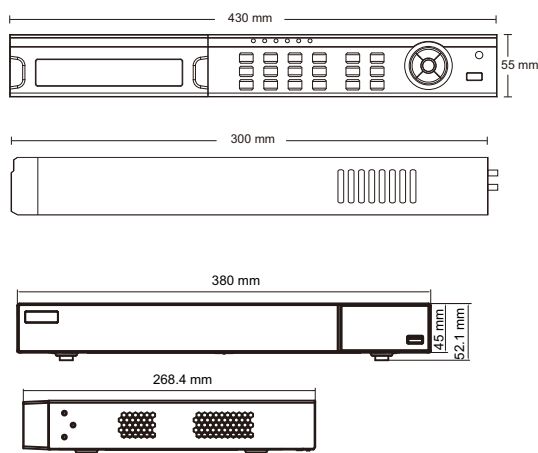

Dimensions

Specification

Model		TD-2716TE-C
System	Compression	Standard H.264 High Profile
	CPU	Cortex A9
	OS	Embedded Linux
Video	Input	BNC x 16
	Resolution	TVI / CVI / AHD 1080P, 720P, WD1 real time
	IP Input / Access Bandwidth	IPC x 4 / 24Mbps
	Output	HDMI x 1 : 1920 x 1080, VGA x 1 : 1920 x 1080 BNC x 1 : CVBS (used as the main or SPOT output)
Audio	Input	RCA x 4
	Output	RCA x 1
	2-way audio	Take up channel one audio input
Record	Resolution	1080P, 1080P lite, 720P, WD1
	Frame Rate	1080P : 200 fps (PAL) / 240 fps (NTSC) 1080P Lite / 720P / WD1 : 400 fps (PAL) / 480 fps (NTSC) (PAL / NTSC)
	Bit Rate	768Kbps ~ 8Mbps
	Mode	Manual, timer, motion, sensor
IP Input	Resolution	3MP / 1080P / 960P / 720P
	Frame Rate	100 fps (PAL) / 120 fps (NTSC)
Play back	Playback	16 CH
	Search	Time slice / time / event / tag search
	Smart Search	Highlighted color to display the camera record in a certain period of time, different colors refers to different record events
	Function	Play, pause, FF, FB, digital zoom, etc.
Alarm	Mode	Manual, sensor, motion, exception
	Input	4 CH
	Output	1 CH
	Triggering	Record, snap, preset, e-mail, etc.
Network	Interface	RJ45 10M / 100Mbps x 1
	Protocol	TCP / IP, PPPoE, DHCP, DNS, DDNS, UPnP, NTP, SMTP
	Web Client	Max 6 users online
Mobile Device	OS	iOS, Andriod
Storage	HDD	SATA x 2, max 6T per HDD
Backup	Local Backup	U disk, USB mobile HDD
	Network Backup	Yes
Port	RS485	RS485 x 1, connect to PTZ or keyboard
	USB	USB 2.0 x 2 (one in the front panel and the other in the rear panel)
	Remote Controller	Optional
Others	Power Supply	DC 12V
	Consumption	≤15W (without HDD)
	Dimensions (mm)	430 x 300 x 55 (W x D x H) 380 x 268 x 52 (W x D x H)
	Work Environment	- 10 °C ~ 50 °C , 10 % ~ 90 % humidity